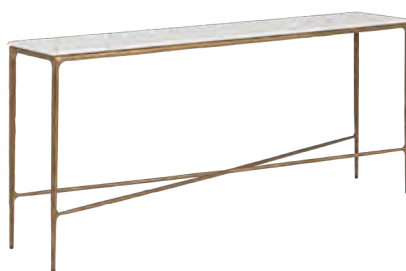

Black frame
 Mixed color

	Prod.code	Width	Depth	Height	More images & info
	0100400297	140	28	81	

MARABELLE

Console table in Marble
Bottom part in Metal

Golden frame
White marble

Extra

- » Delivered in 2 pieces
(view QR code for measurements)
- » Exists in other variations