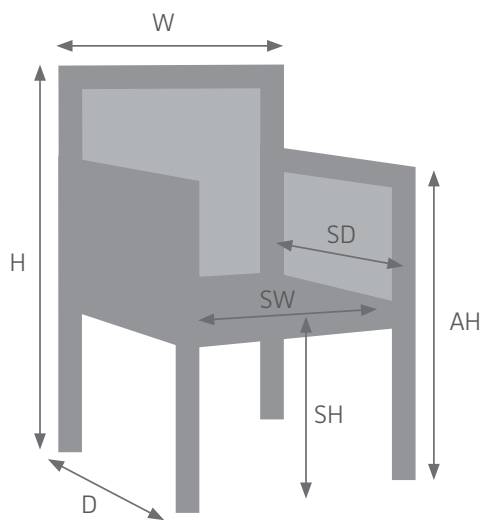

Table of contents

435 Index

447 Contact

Definition of symbols

- » W = Width
- » D = Depth
- » H = Height
- » SW = Sit Width
- » SD = Sit Depth
- » SH = Sit Height
- » AH = Arm Height

- » H = Height of the table
- » HUT = The height of the underside of the table