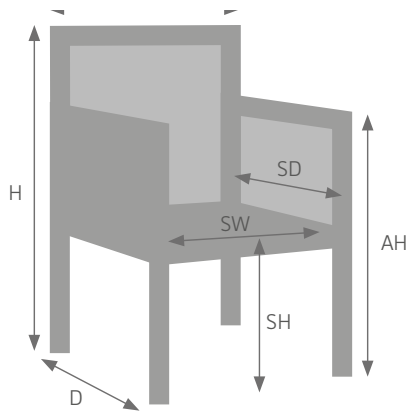

sofa Sandrine with fabric Arpege - Sandy beige

sofa Adelaide with fixed fabric

sofa Bari

sofa Ferno

sofa Hira

DEFINITION OF SYMBOLS

- » W = Width
- » D = Depth
- » H = Height

- » SW = Sit Width
- » SD = Sit Depth
- » SH = Sit Height
- » AH = Arm Height