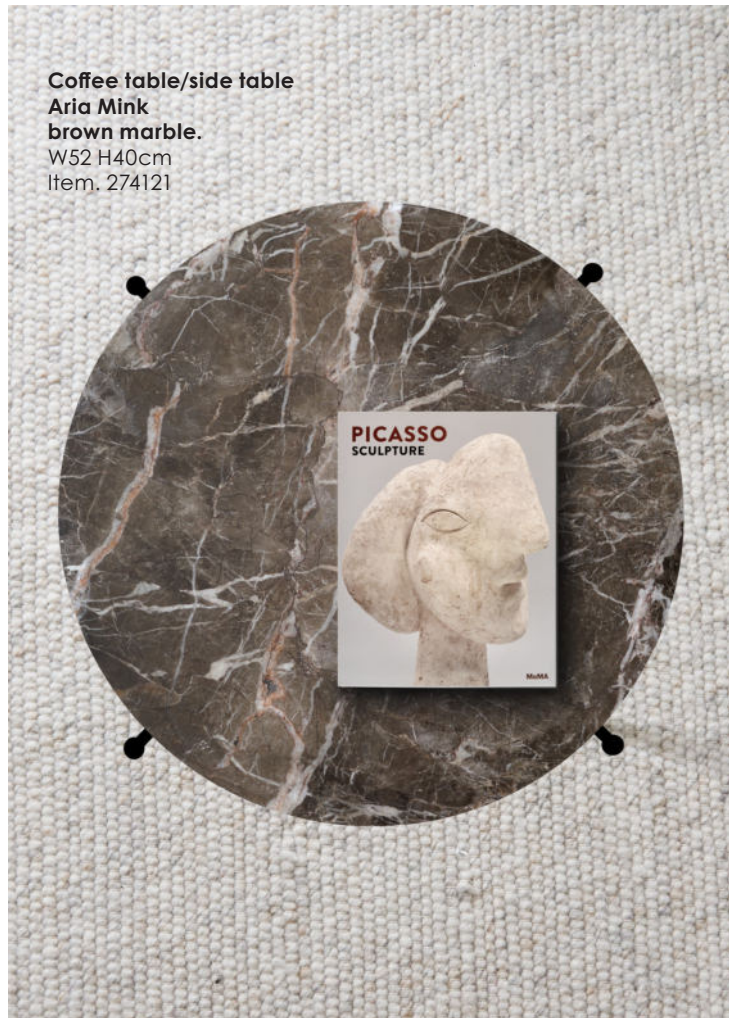

Coffee table/side table

Aria Mink

brown marble.

W52 H40cm
Item. 274121

PICASSO
SCULPTURE