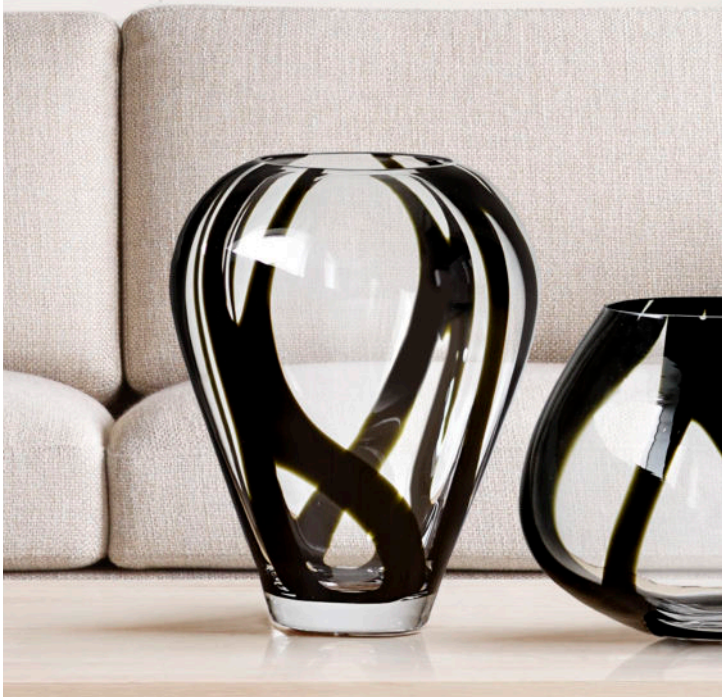

Candleholder Zephyr
Smoke set/3
W7/8,5/10 cm
H8/10/12,5 cm
Item. 541343

ZEPHYR SET OF 3 IN 4 COLOURS

Coffee Table Books
Linen set/2
Big 30x20 cm
Small 24x15 cm
Item. 541318

Candleholder Zephyr
Dusty Grey set/3
W7/8,5/10
H8/10/12,5
Item. 541340

ZELECTED FAVOURITE PARADIZO COLLECTION BLACK & WHITE

Candlelight Paradizo
white 12x10 cm
item. 150824

Vase Paradizo
Wide White
23x21 cm
Item. 150822

Vase Paradizo
High White
19x26 cm
Item. 150819

Candlelight Paradizo
Black 12x10 cm
item. 150823

Vase Paradizo
High Black
19x26 cm
item. 150820

Vase Paradizo
Wide White
23x21 cm
Item. 150822

OYSTER COLLECTION

Handmade & Exclusive

Hand made glass with an fantastic oyster luster.
Every piece is unique! Made in Europe.